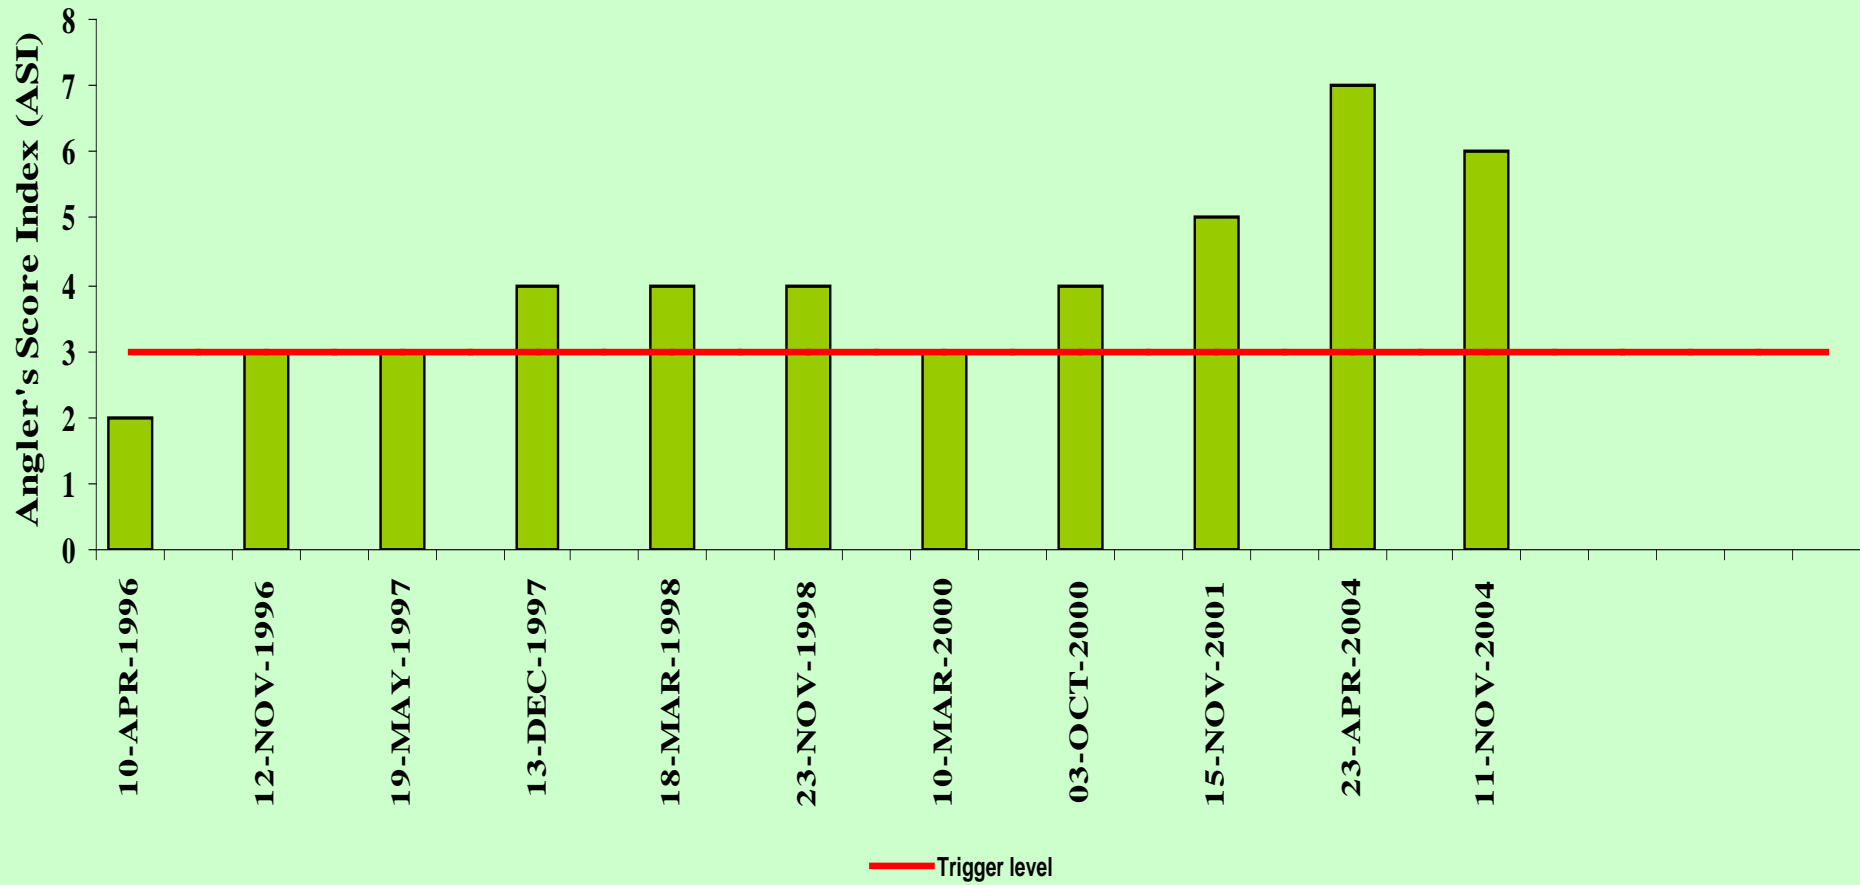

Environment Agency Monitoring Site

River Stour (Stourton)