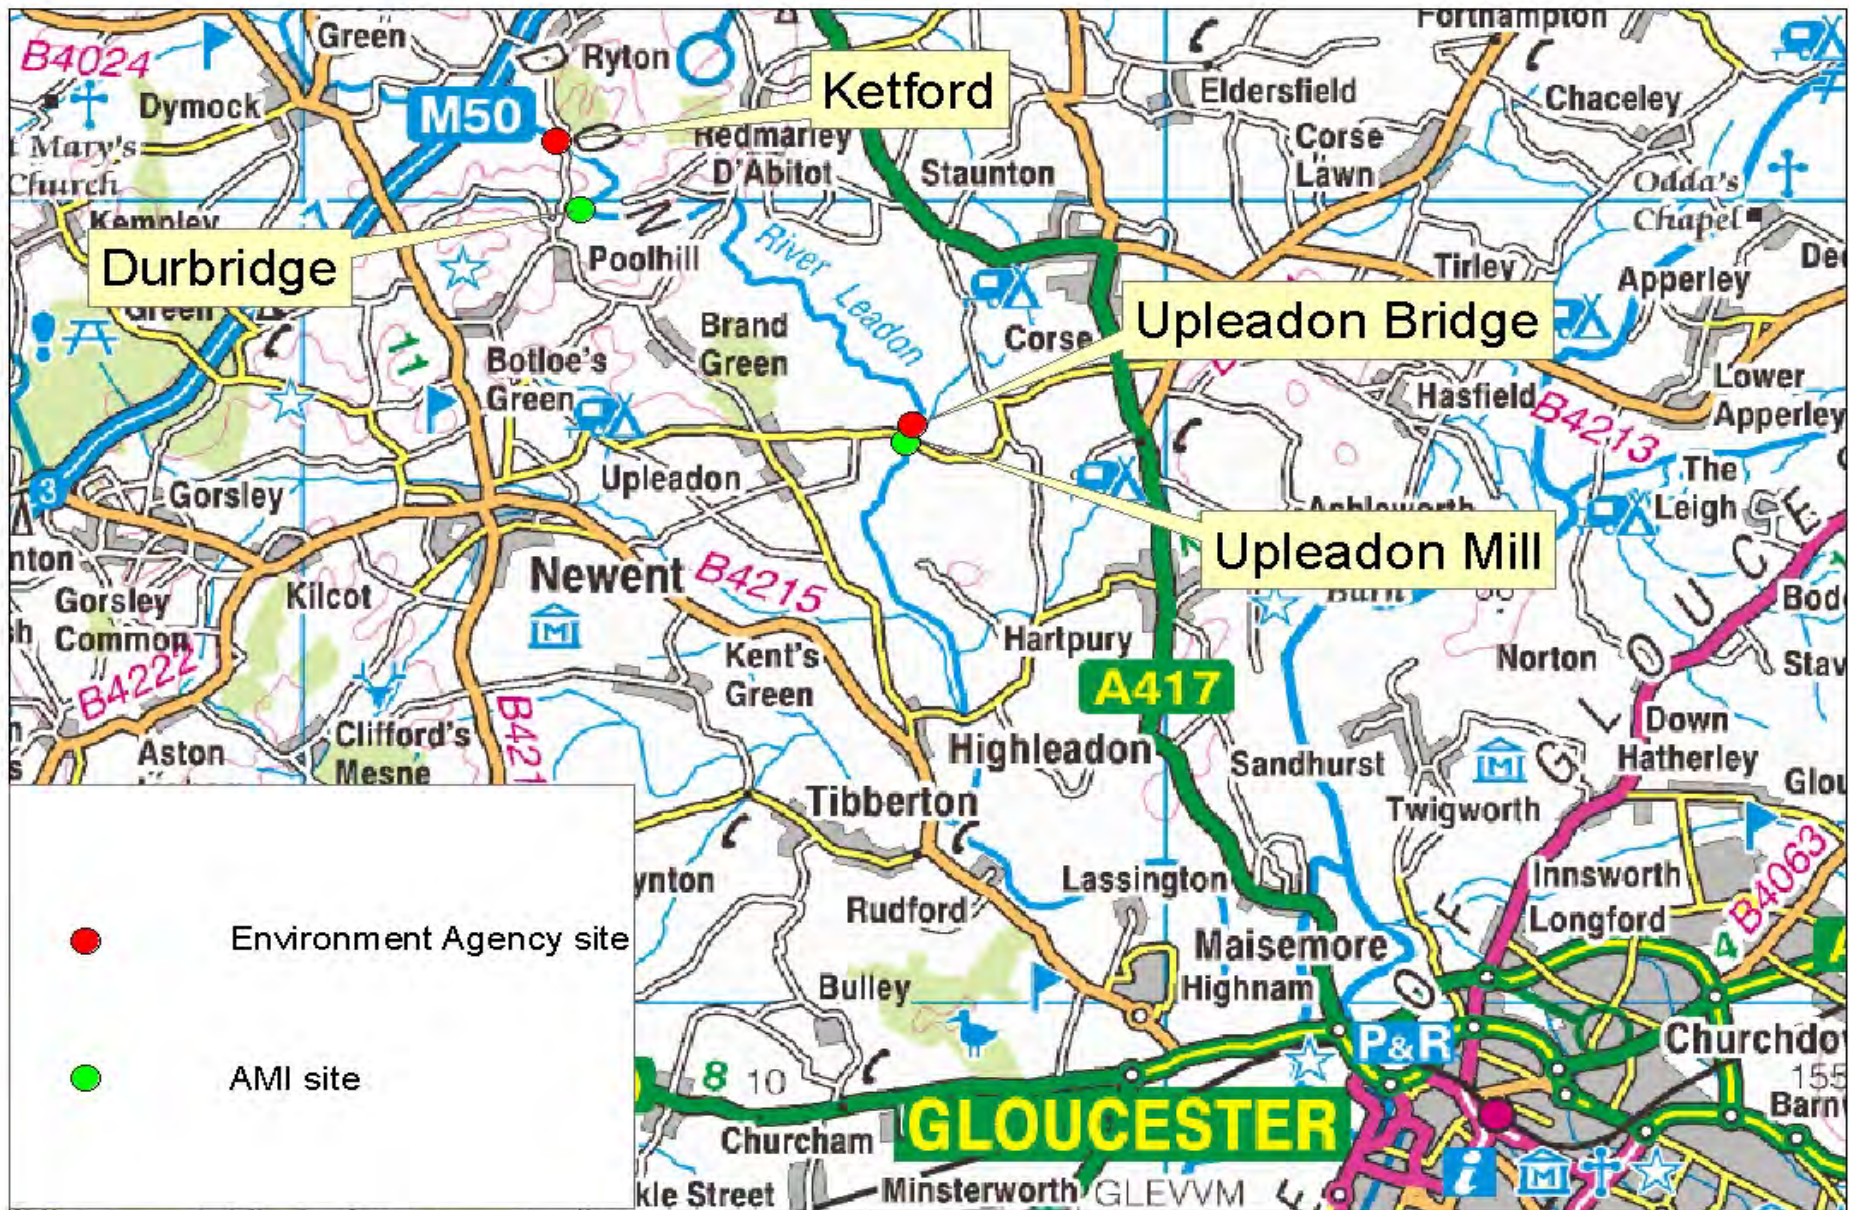

Environment
Agency

River Fly Life Partnership -

Name. Ros Challis

Job title. Team Leader, Environmental Monitoring,
Analysis and Reporting

Date. 12th January 2011

AMI Monitoring Sites in Severn Catchment

Organisation	Site Name	River
Gloucester Angling Club	Upleadon Mill	R.Leadon
Gloucester Angling Club	Durbridge Mill	R.Leadon
Rowley & District Angling Society	Ironbridge (Top of Salmon pool)	R.Severn
Ironbridge Angling Society	Opp Bedlam Furnaces	R.Severn
Cliff & Pete	Stewpony	R.Stour
White Swan Piscatorials	Pinkham Mill	R.Rea
Severn Rivers Trust	Ludlow - d/s of Mill Street Weir	R.Teme
White Swan Piscatorials	Ledwyche 1	Ledwyche Brook
White Swan Piscatorials	Ledwyche 2	Ledwyche Brook
Berriew Angling Club	Felindre	R.Rhiw
Hopton Court Fishery	Pettyford	Leigh Brook
Tenbury Fishing Association	Aquaduct	R.Teme
Pheasant Tail Flyfishers	Upper Beambridge	R.Clun

R.Leaddon, Monitoring Sites

Environment Agency Monitoring Site

Ketford Bridge

R. Leadon

Riverfly Monitoring Results 2010 (Durbridge Mill Site)

Environment Agency Monitoring Site

Upleadon Bridge

R.Leadon

Riverfly Monitoring Results 2010 (Upleadon Mill Site)

R. Severn – monitoring sites.

Environment Agency Monitoring Site

River Severn, Coalport

R. Severn Riverfly Monitoring Results 2010 (Top of Salmon Pool)

Leigh Brook – monitoring sites.

Environment Agency Monitoring Site

Leigh Brook (road bridge)

Leigh Brook Riverfly Monitoring Results 2010 (Pettyford Bridge)

Ledwyche Brook – monitoring sites

Environment Agency Monitoring Site