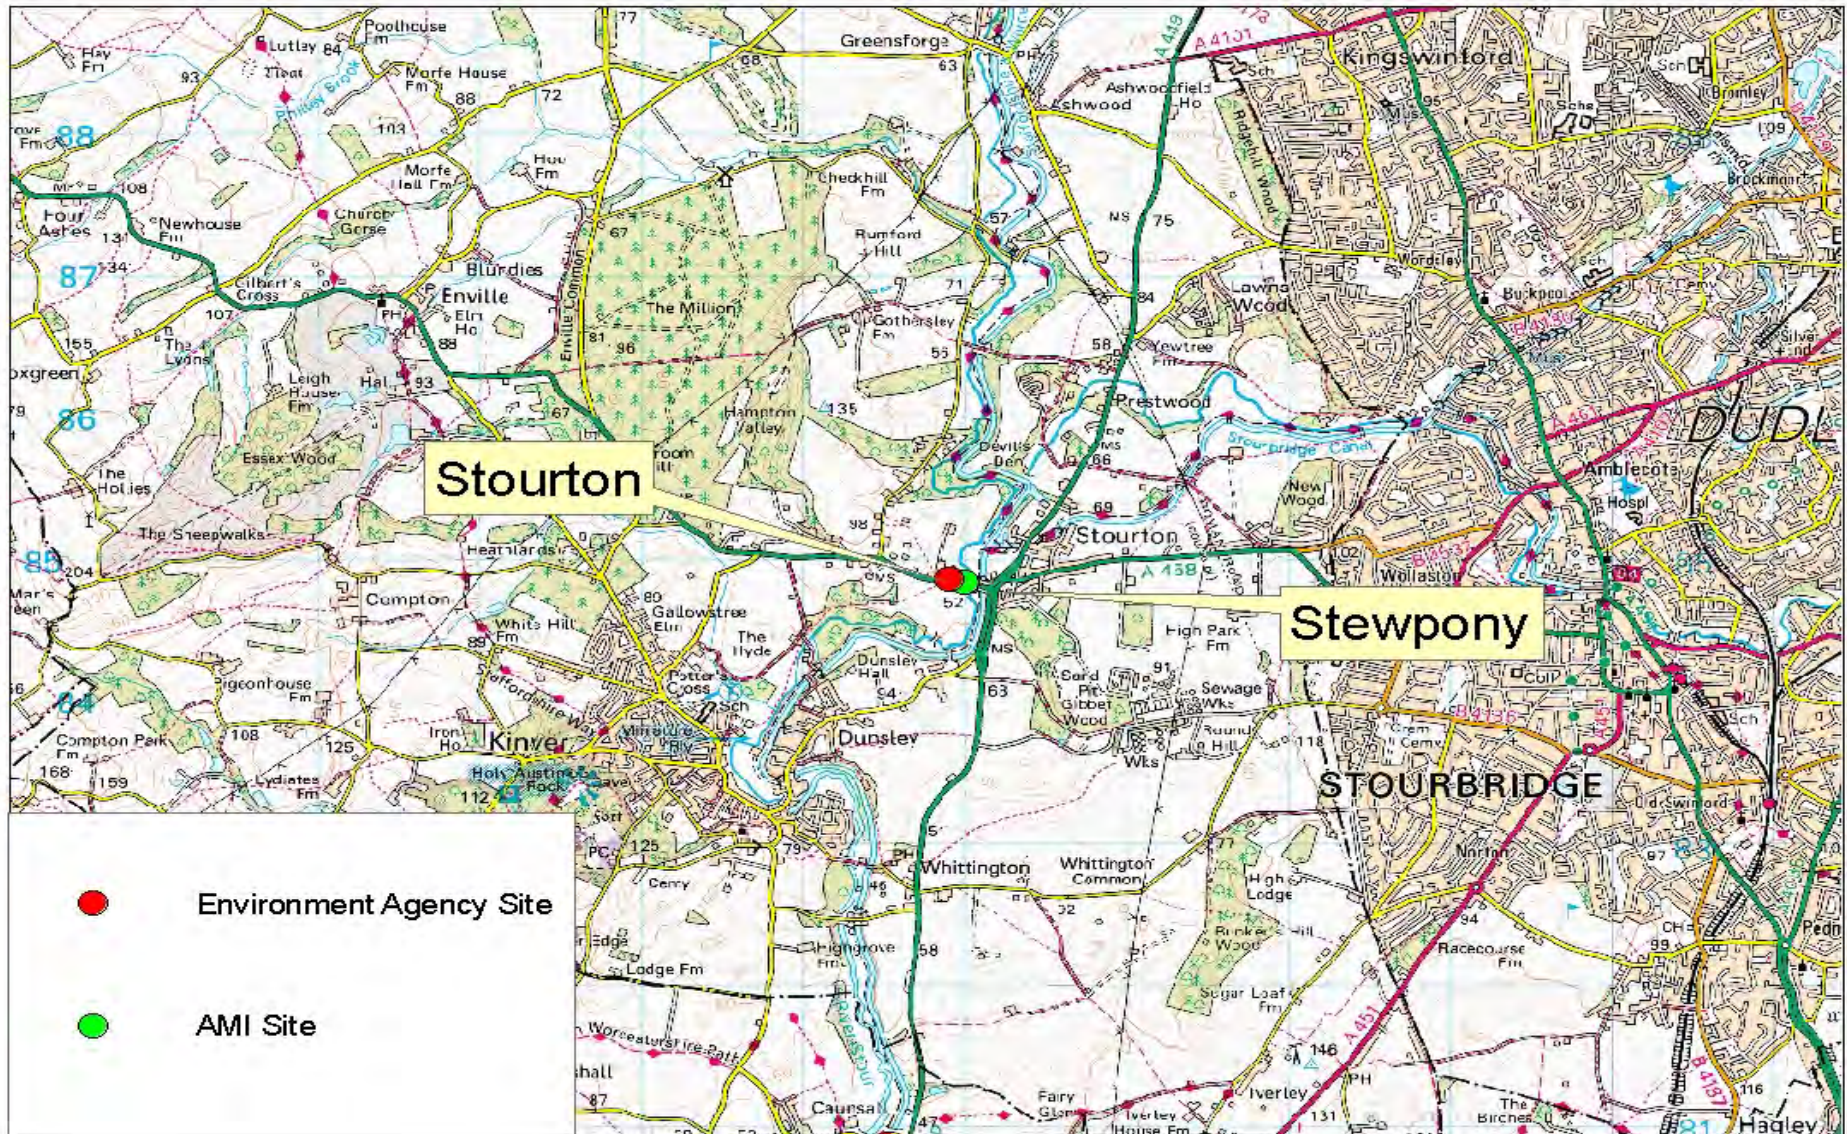

Riverfly Monitoring Results 2010 (Upleadon Mill Site)

R. Severn – monitoring sites.

Environment Agency Monitoring Site

River Severn, Coalport

R. Severn Riverfly Monitoring Results 2010 (Top of Salmon Pool)

Leigh Brook – monitoring sites.

Environment Agency Monitoring Site

Leigh Brook (road bridge)

Leigh Brook Riverfly Monitoring Results 2010 (Pettyford Bridge)

Ledwyche Brook – monitoring sites

Environment Agency Monitoring Site

Ledwyche Brook (Ledwyche bridge)

Ledwyche Brook

Riverfly Monitoring Results 2010 (Sheet (site 1))

Ledwyche Brook

Riverfly Monitoring Results 2010 (Lower Sheet (site 2))

River Stour – monitoring sites

Environment Agency Monitoring Site

River Stour (Stourton)

River Stour Riverfly Monitoring Results 2010 (Stewpony)