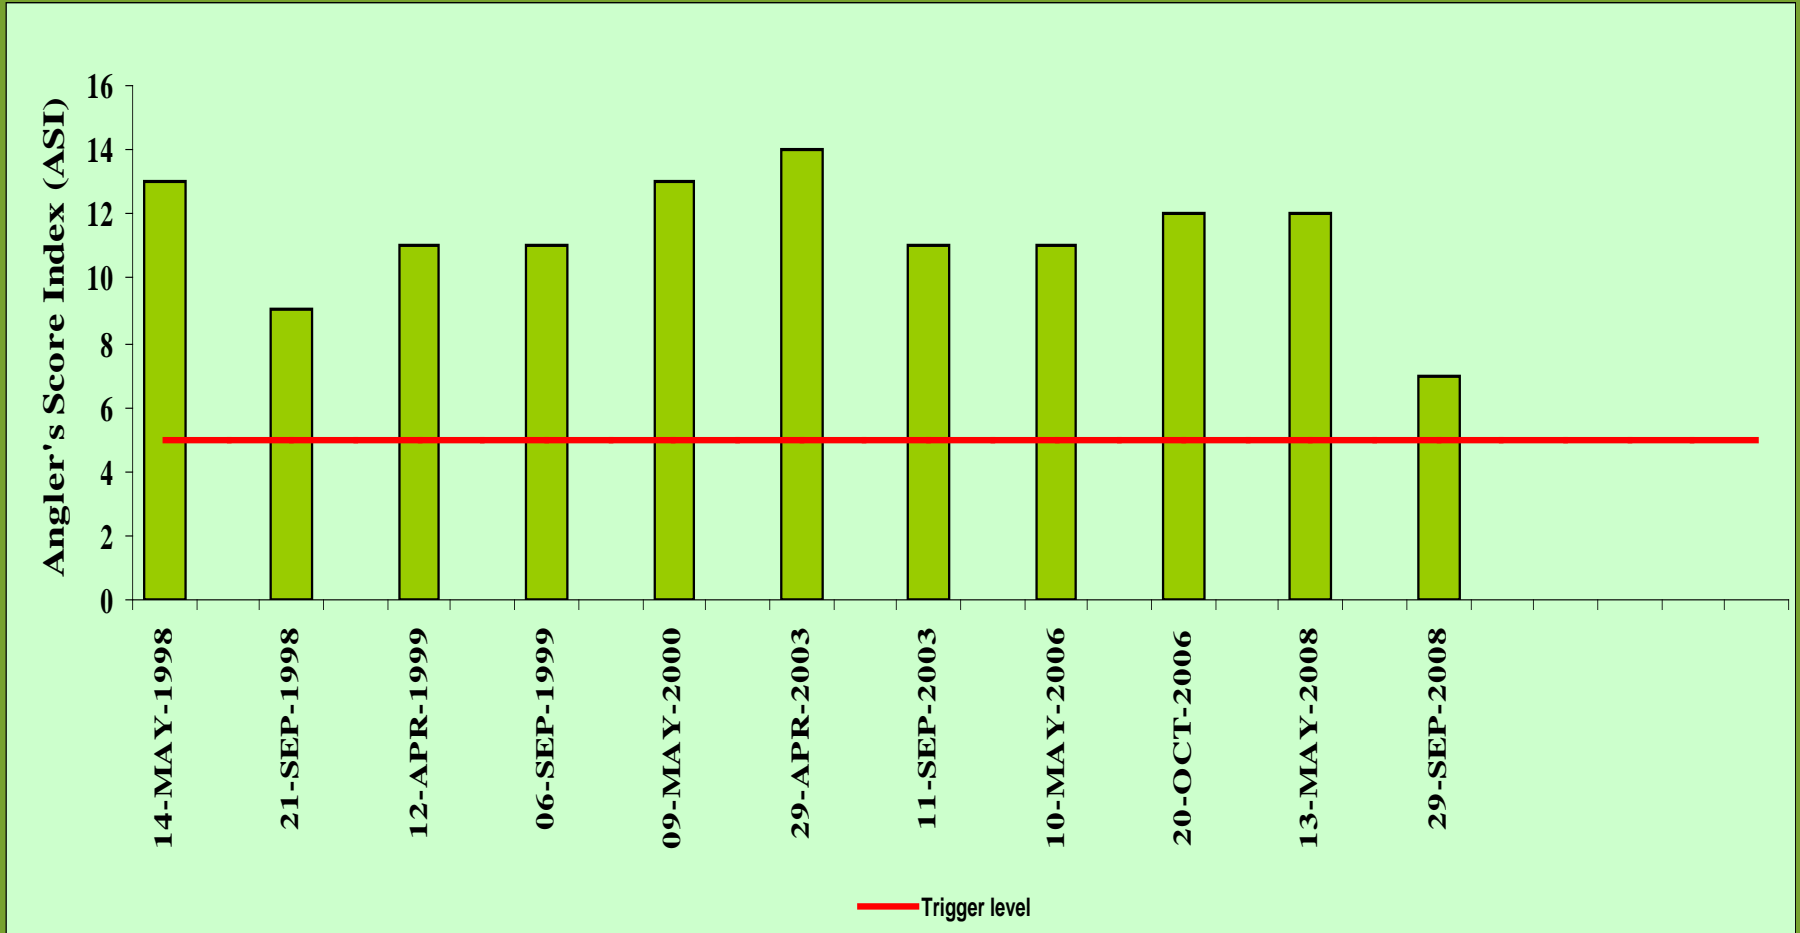

Riverfly Monitoring Results 2010 (Upleadon Mill Site)

R. Severn – monitoring sites.

Environment Agency Monitoring Site

River Severn, Coalport

R. Severn Riverfly Monitoring Results 2010 (Top of Salmon Pool)

Leigh Brook – monitoring sites.

Environment Agency Monitoring Site

Leigh Brook (road bridge)

Leigh Brook Riverfly Monitoring Results 2010 (Pettyford Bridge)

Ledwyche Brook – monitoring sites

Environment Agency Monitoring Site

Ledwyche Brook (Ledwyche bridge)

Ledwyche Brook

Riverfly Monitoring Results 2010 (Sheet (site 1))

Ledwyche Brook

Riverfly Monitoring Results 2010 (Lower Sheet (site 2))

River Stour – monitoring sites

Environment Agency Monitoring Site