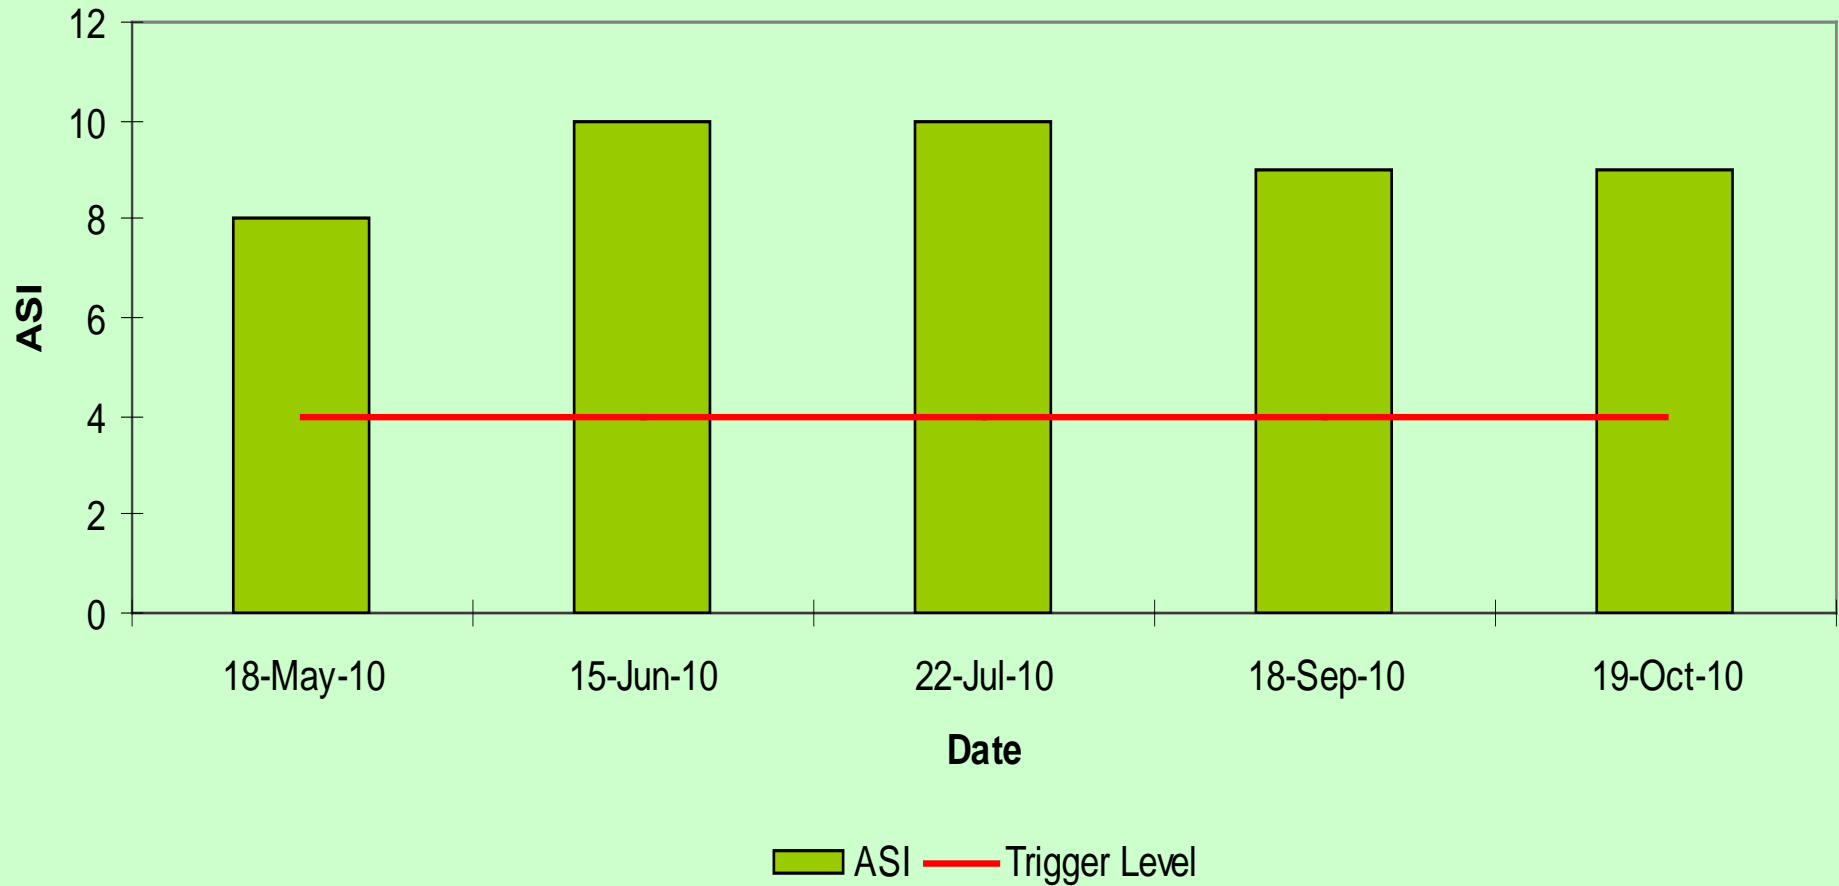

R.Leaddon, Monitoring Sites

Environment Agency Monitoring Site

Ketford Bridge

R. Leadon

Riverfly Monitoring Results 2010 (Durbridge Mill Site)

Environment Agency Monitoring Site

Upleadon Bridge

R.Leadon

Riverfly Monitoring Results 2010 (Upleadon Mill Site)

R. Severn – monitoring sites.

Environment Agency Monitoring Site

River Severn, Coalport

R. Severn Riverfly Monitoring Results 2010 (Top of Salmon Pool)