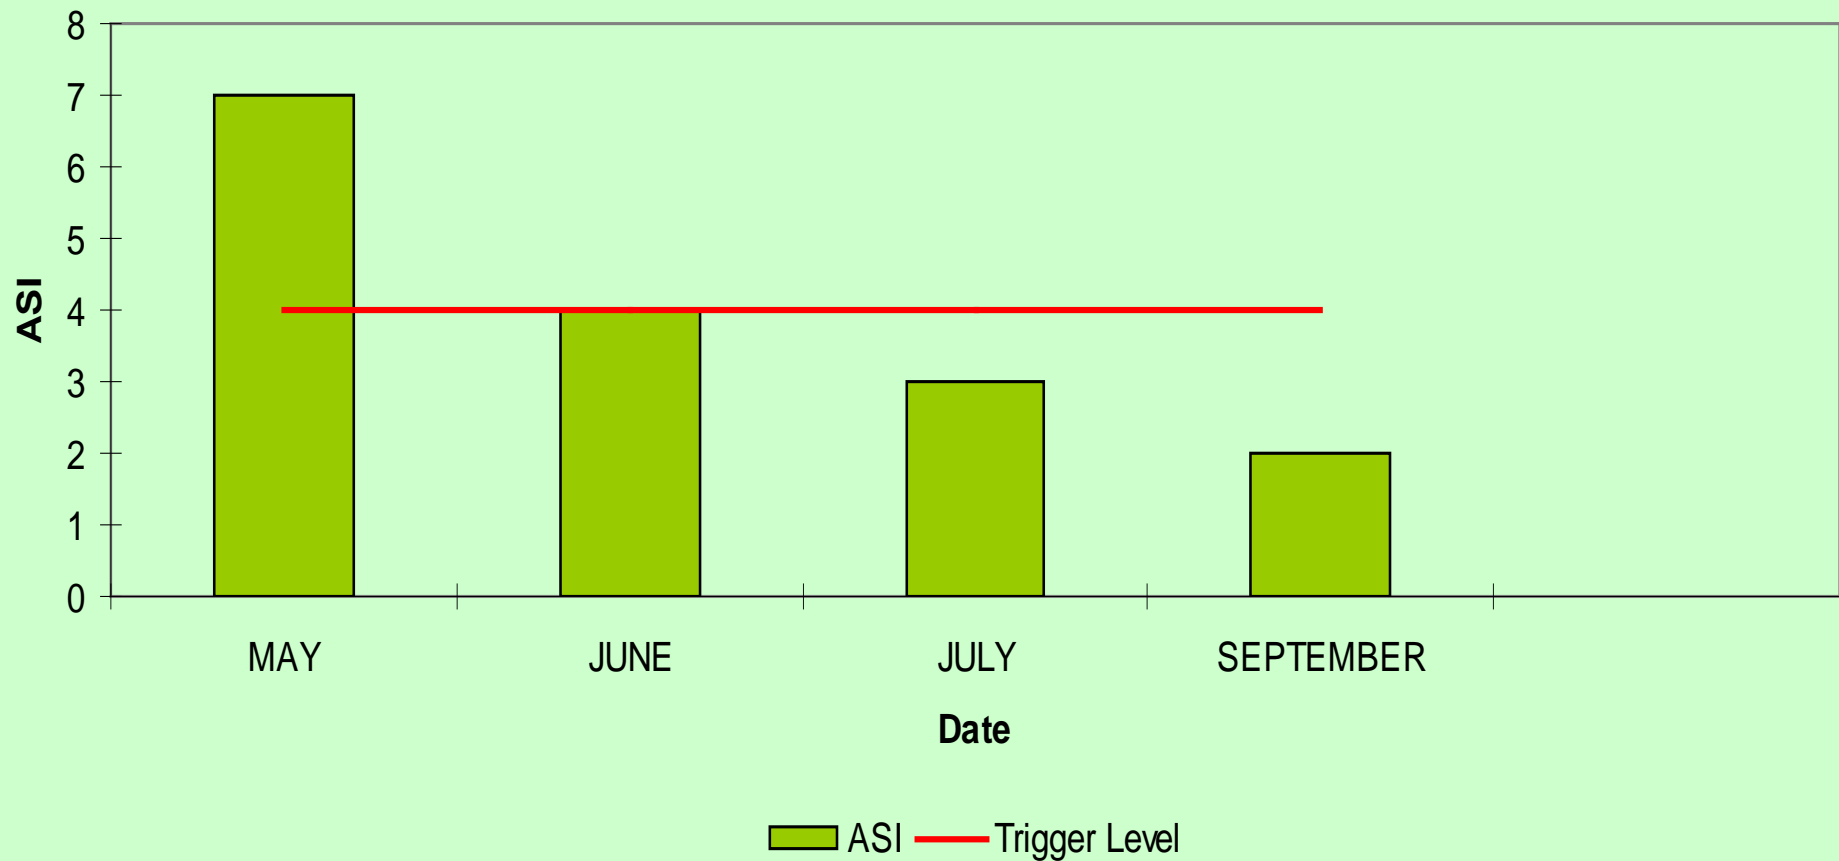

Riverfly Monitoring Results 2010 (Upleadon Mill Site)

R. Severn – monitoring sites.

Environment Agency Monitoring Site

River Severn, Coalport

R. Severn Riverfly Monitoring Results 2010 (Top of Salmon Pool)

Leigh Brook – monitoring sites.

Environment Agency Monitoring Site

Leigh Brook (road bridge)

Leigh Brook Riverfly Monitoring Results 2010 (Pettyford Bridge)

Ledwyche Brook – monitoring sites

Environment Agency Monitoring Site