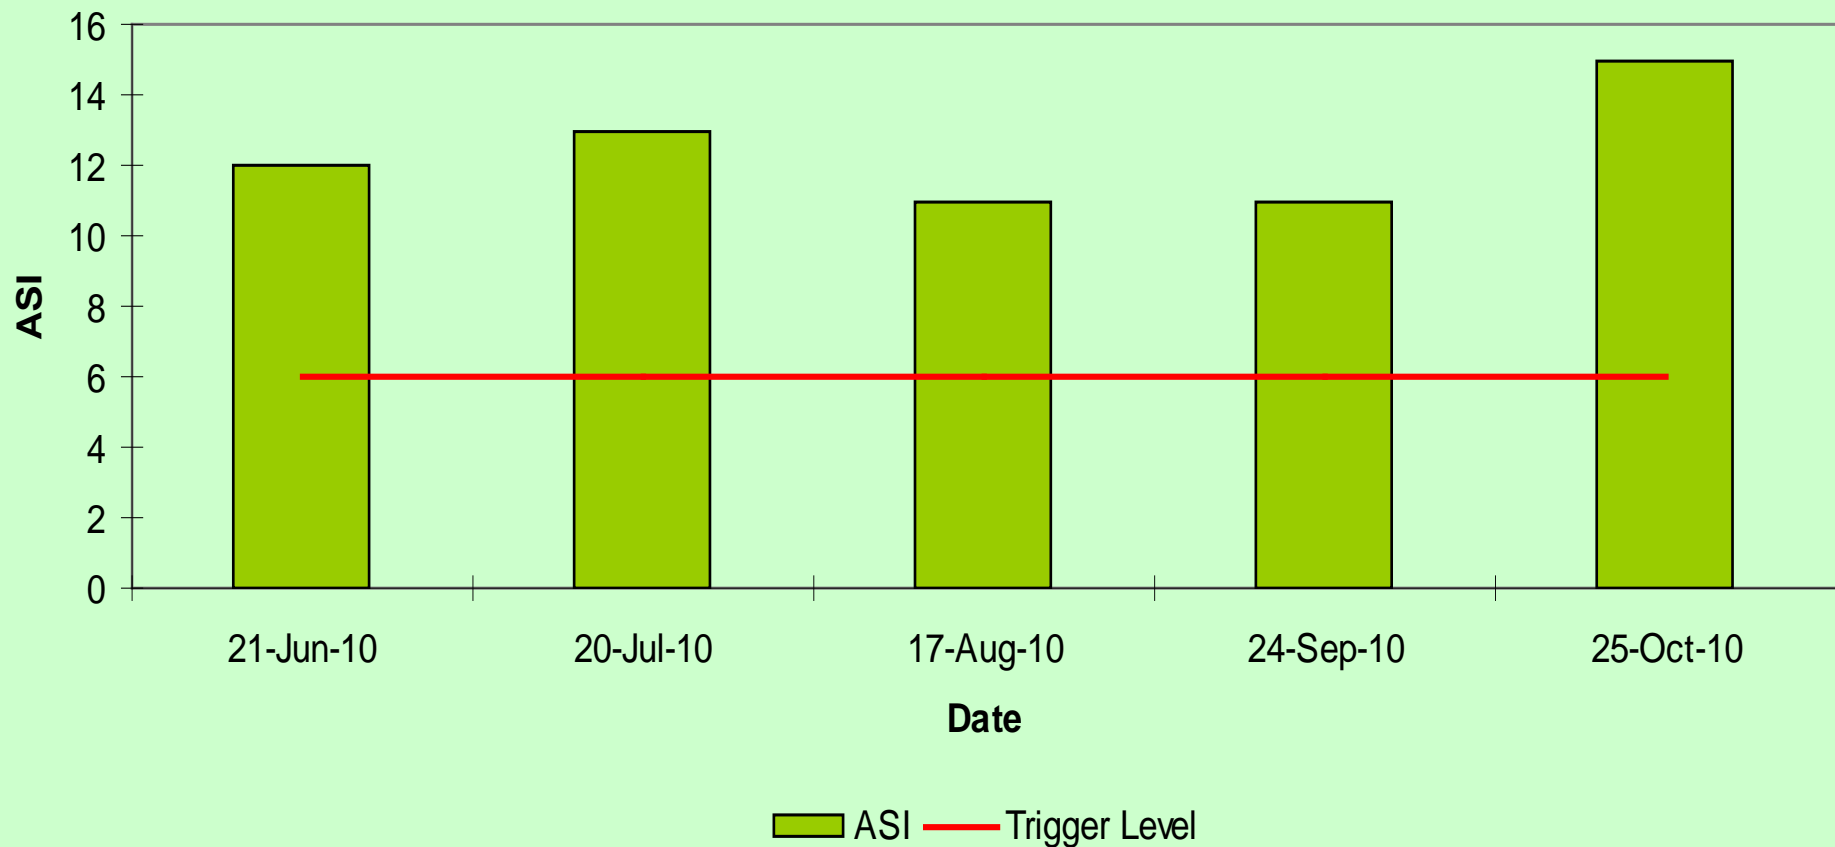

Leigh Brook – monitoring sites.

Environment Agency Monitoring Site

Leigh Brook (road bridge)

Leigh Brook Riverfly Monitoring Results 2010 (Pettyford Bridge)

Ledwyche Brook – monitoring sites

Environment Agency Monitoring Site

Ledwyche Brook (Ledwyche bridge)

Ledwyche Brook

Riverfly Monitoring Results 2010 (Sheet (site 1))

Ledwyche Brook

Riverfly Monitoring Results 2010 (Lower Sheet (site 2))

River Stour – monitoring sites

Environment Agency Monitoring Site