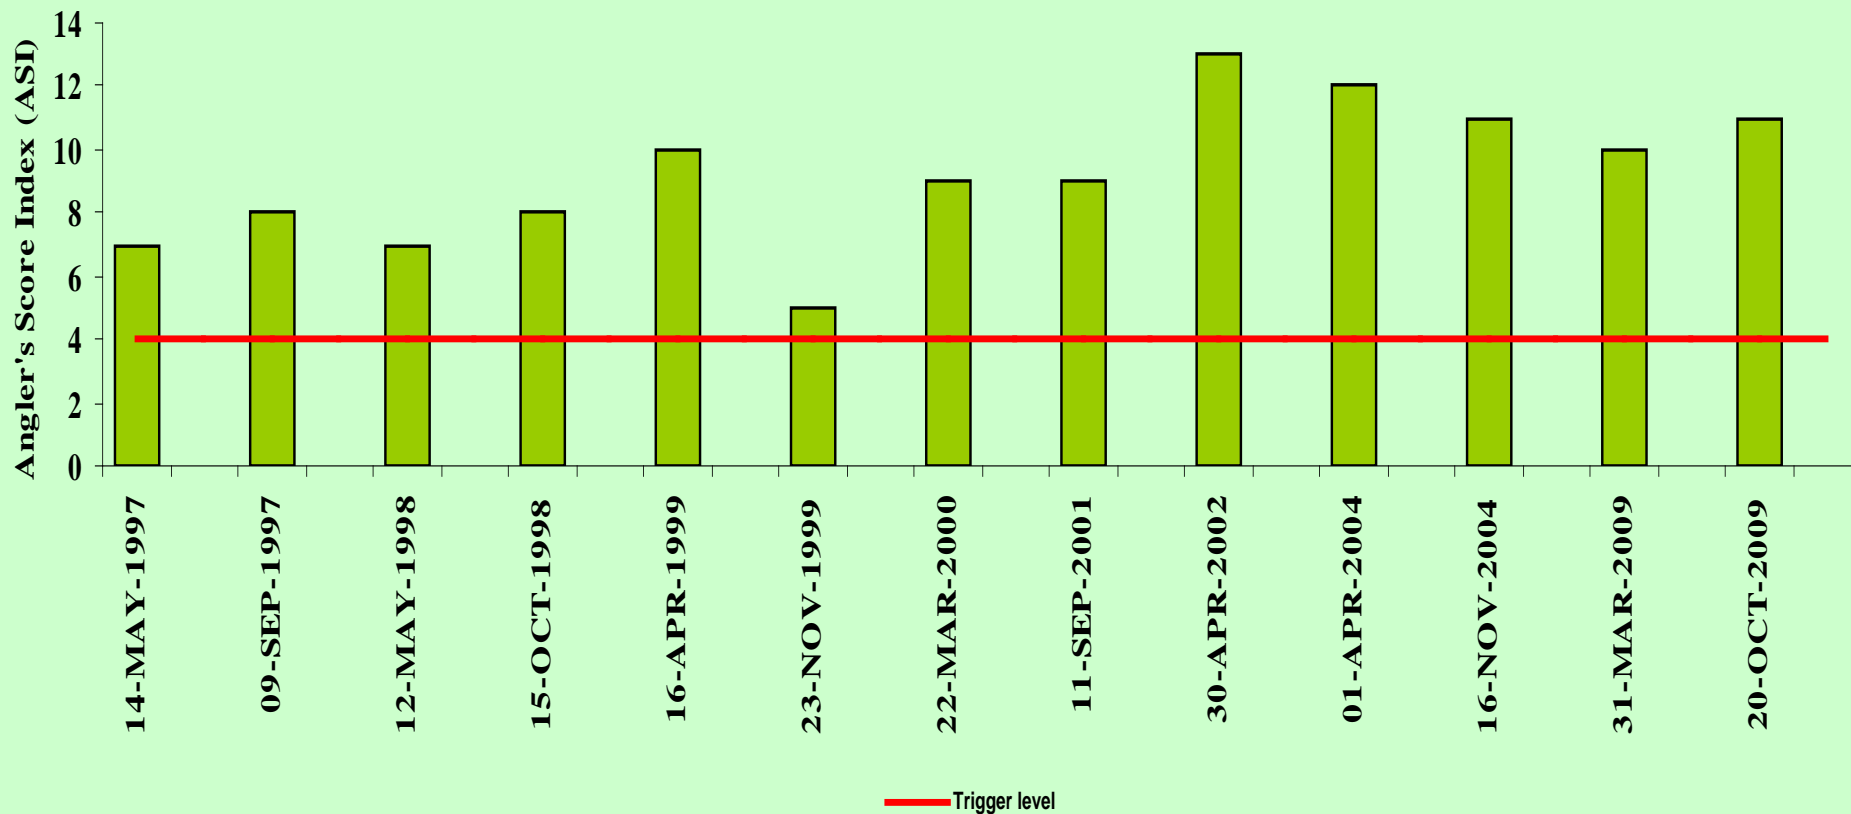

R.Leaddon, Monitoring Sites

Environment Agency Monitoring Site

Ketford Bridge

R. Leadon

Riverfly Monitoring Results 2010 (Durbridge Mill Site)

Environment Agency Monitoring Site

Upleadon Bridge

R.Leadon

Riverfly Monitoring Results 2010 (Upleadon Mill Site)

R. Severn – monitoring sites.

Environment Agency Monitoring Site

River Severn, Coalport

R. Severn Riverfly Monitoring Results 2010 (Top of Salmon Pool)