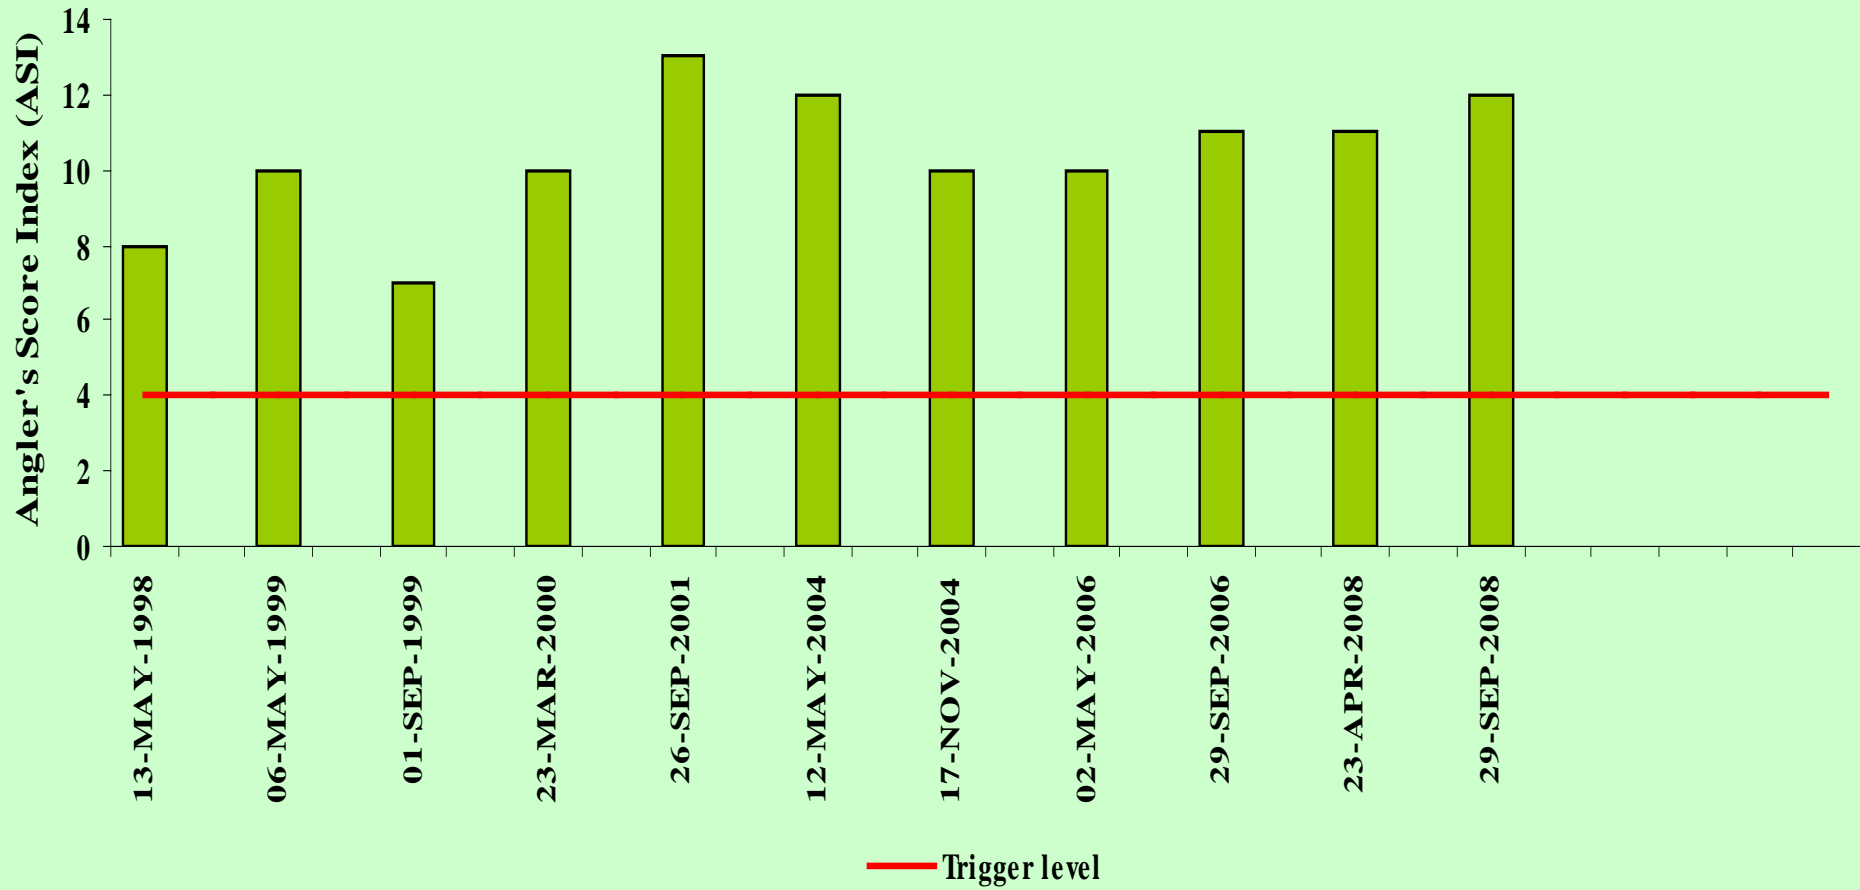

Riverfly Monitoring Results 2010 (Upleadon Mill Site)

R. Severn – monitoring sites.

Environment Agency Monitoring Site

River Severn, Coalport

R. Severn Riverfly Monitoring Results 2010 (Top of Salmon Pool)

Leigh Brook – monitoring sites.

Environment Agency Monitoring Site

Leigh Brook (road bridge)

Leigh Brook Riverfly Monitoring Results 2010 (Pettyford Bridge)

Ledwyche Brook – monitoring sites

Environment Agency Monitoring Site