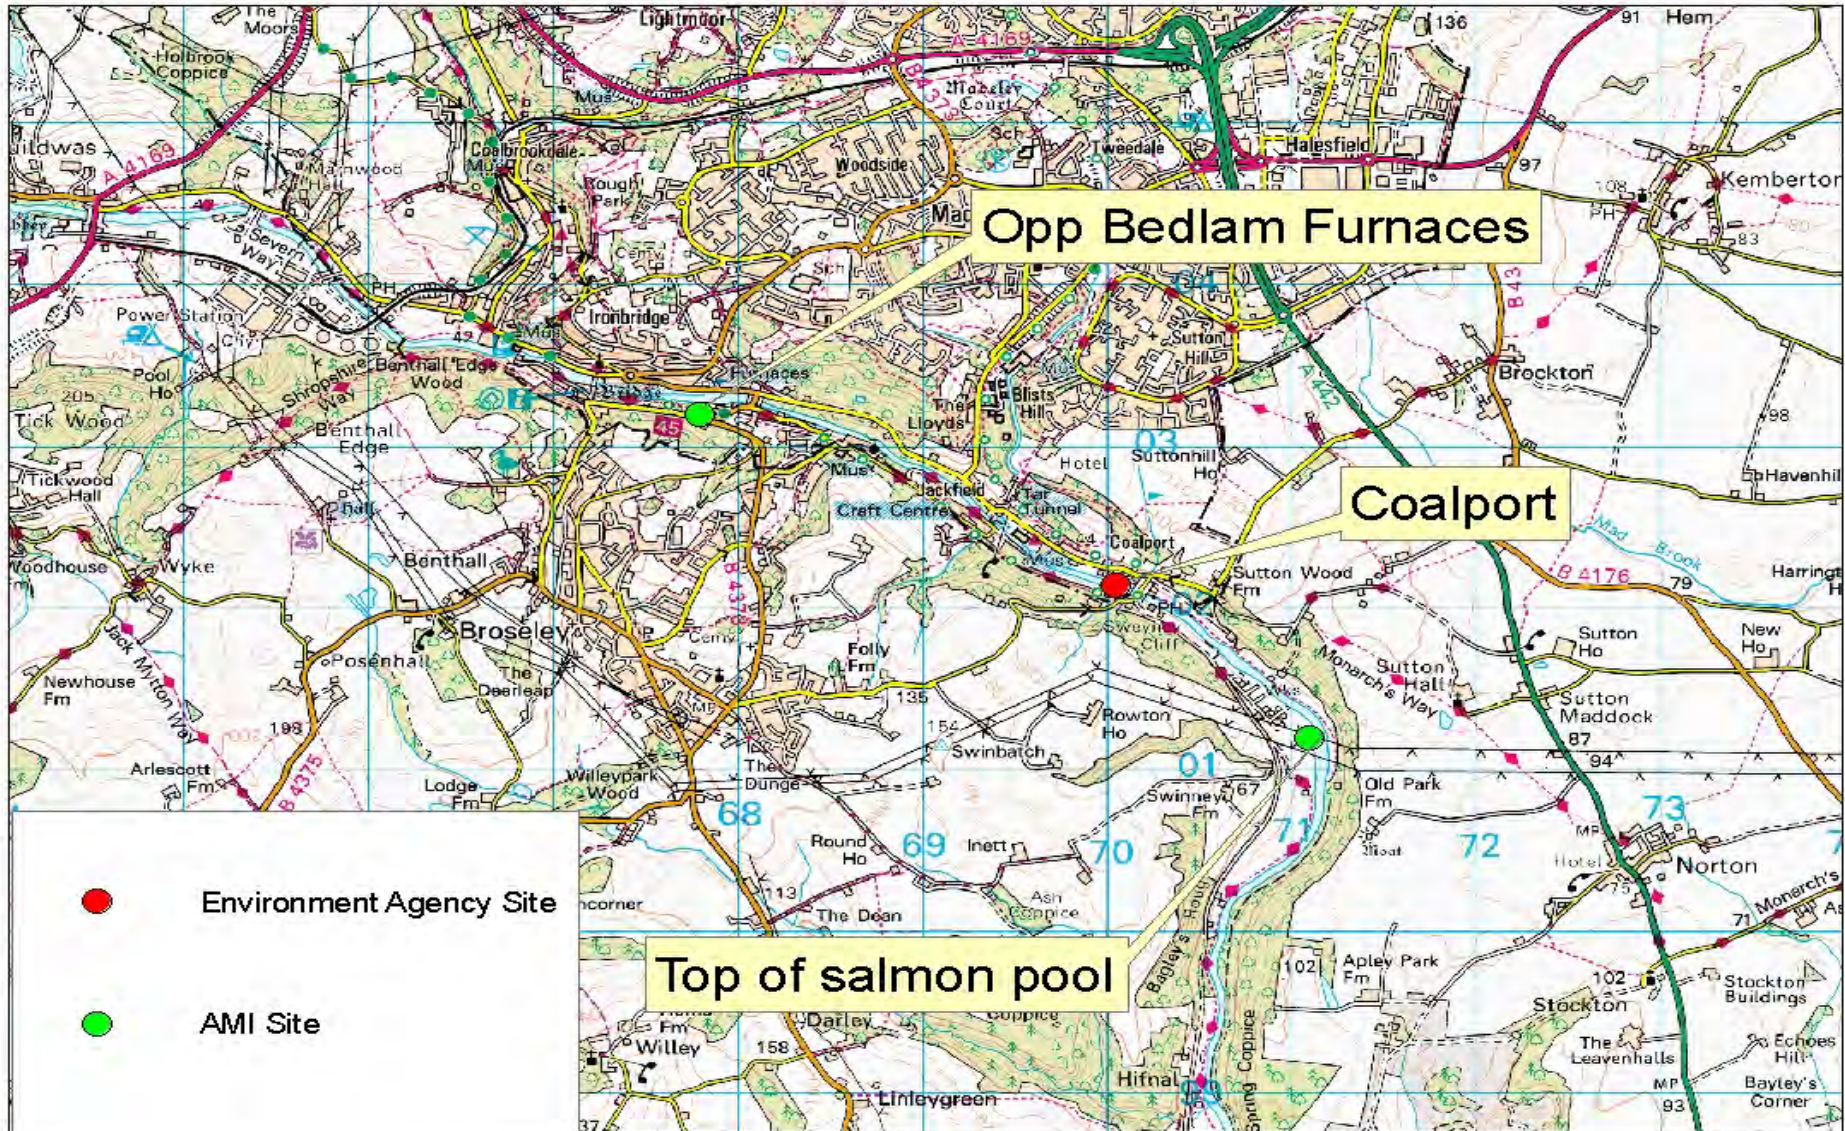

Environment
Agency

River Fly Life Partnership -

Name. Ros Challis

Job title. Team Leader, Environmental Monitoring,
Analysis and Reporting

Date. 12th January 2011

AMI Monitoring Sites in Severn Catchment

Organisation	Site Name	River
Gloucester Angling Club	Upleadon Mill	R.Leadon
Gloucester Angling Club	Durbridge Mill	R.Leadon
Rowley & District Angling Society	Ironbridge (Top of Salmon pool)	R.Severn
Ironbridge Angling Society	Opp Bedlam Furnaces	R.Severn
Cliff & Pete	Stewpony	R.Stour
White Swan Piscatorials	Pinkham Mill	R.Rea
Severn Rivers Trust	Ludlow - d/s of Mill Street Weir	R.Teme
White Swan Piscatorials	Ledwyche 1	Ledwyche Brook
White Swan Piscatorials	Ledwyche 2	Ledwyche Brook
Berriew Angling Club	Felindre	R.Rhiw
Hopton Court Fishery	Pettyford	Leigh Brook
Tenbury Fishing Association	Aquaduct	R.Teme
Pheasant Tail Flyfishers	Upper Beambridge	R.Clun

R.Leaddon, Monitoring Sites

Environment Agency Monitoring Site

Ketford Bridge

R. Leadon

Riverfly Monitoring Results 2010 (Durbridge Mill Site)

Environment Agency Monitoring Site

Upleadon Bridge

R.Leadon

Riverfly Monitoring Results 2010 (Upleadon Mill Site)

R. Severn – monitoring sites.

Environment Agency Monitoring Site

River Severn, Coalport

R. Severn Riverfly Monitoring Results 2010 (Top of Salmon Pool)