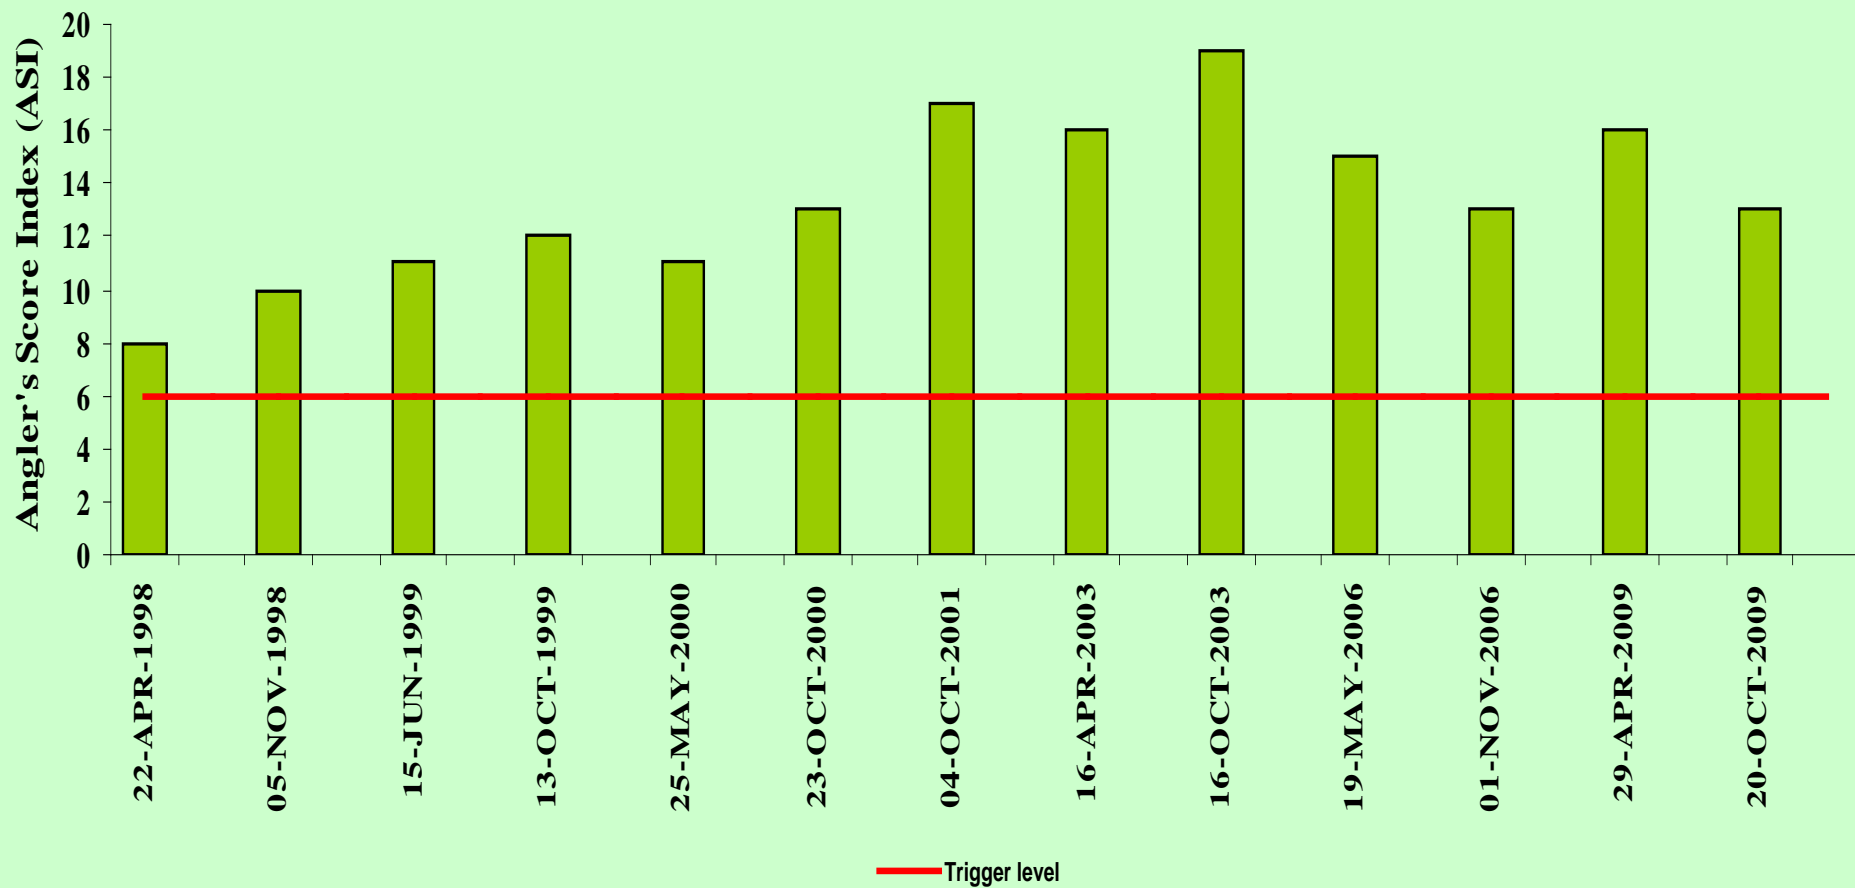

Riverfly Monitoring Results 2010 (Upleadon Mill Site)

R. Severn – monitoring sites.

Environment Agency Monitoring Site

River Severn, Coalport

R. Severn Riverfly Monitoring Results 2010 (Top of Salmon Pool)

Leigh Brook – monitoring sites.

Environment Agency Monitoring Site

Leigh Brook (road bridge)

Leigh Brook Riverfly Monitoring Results 2010 (Pettyford Bridge)

Ledwyche Brook – monitoring sites

Environment Agency Monitoring Site