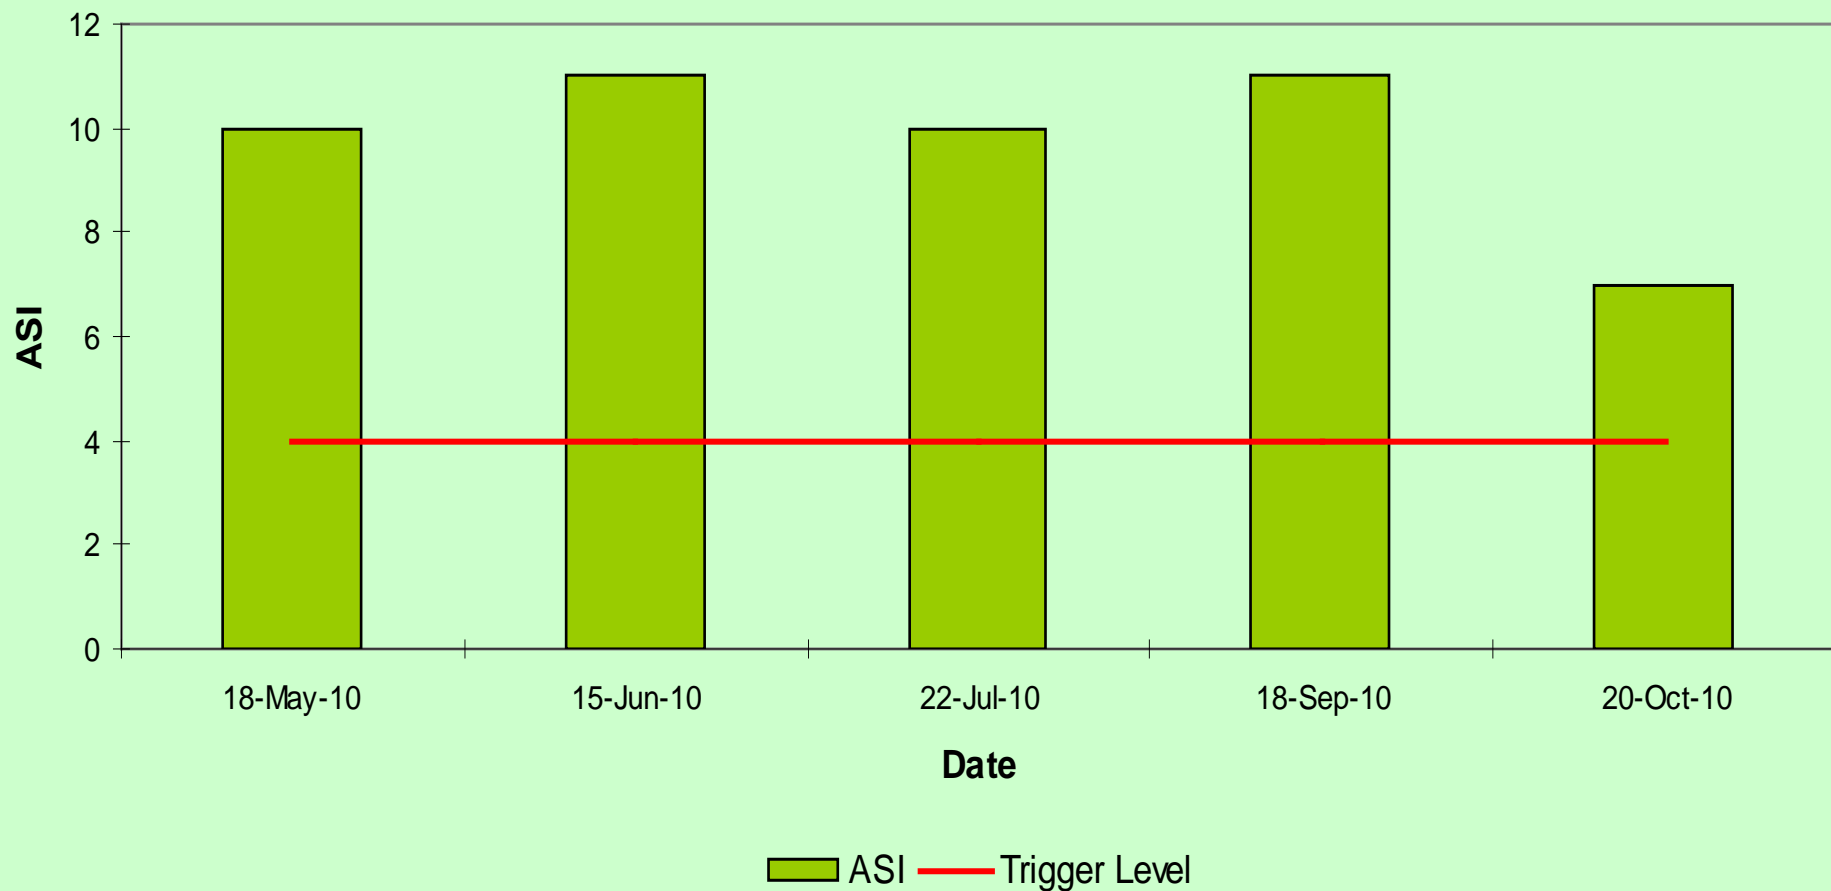

R. Leadon

Riverfly Monitoring Results 2010 (Durbridge Mill Site)