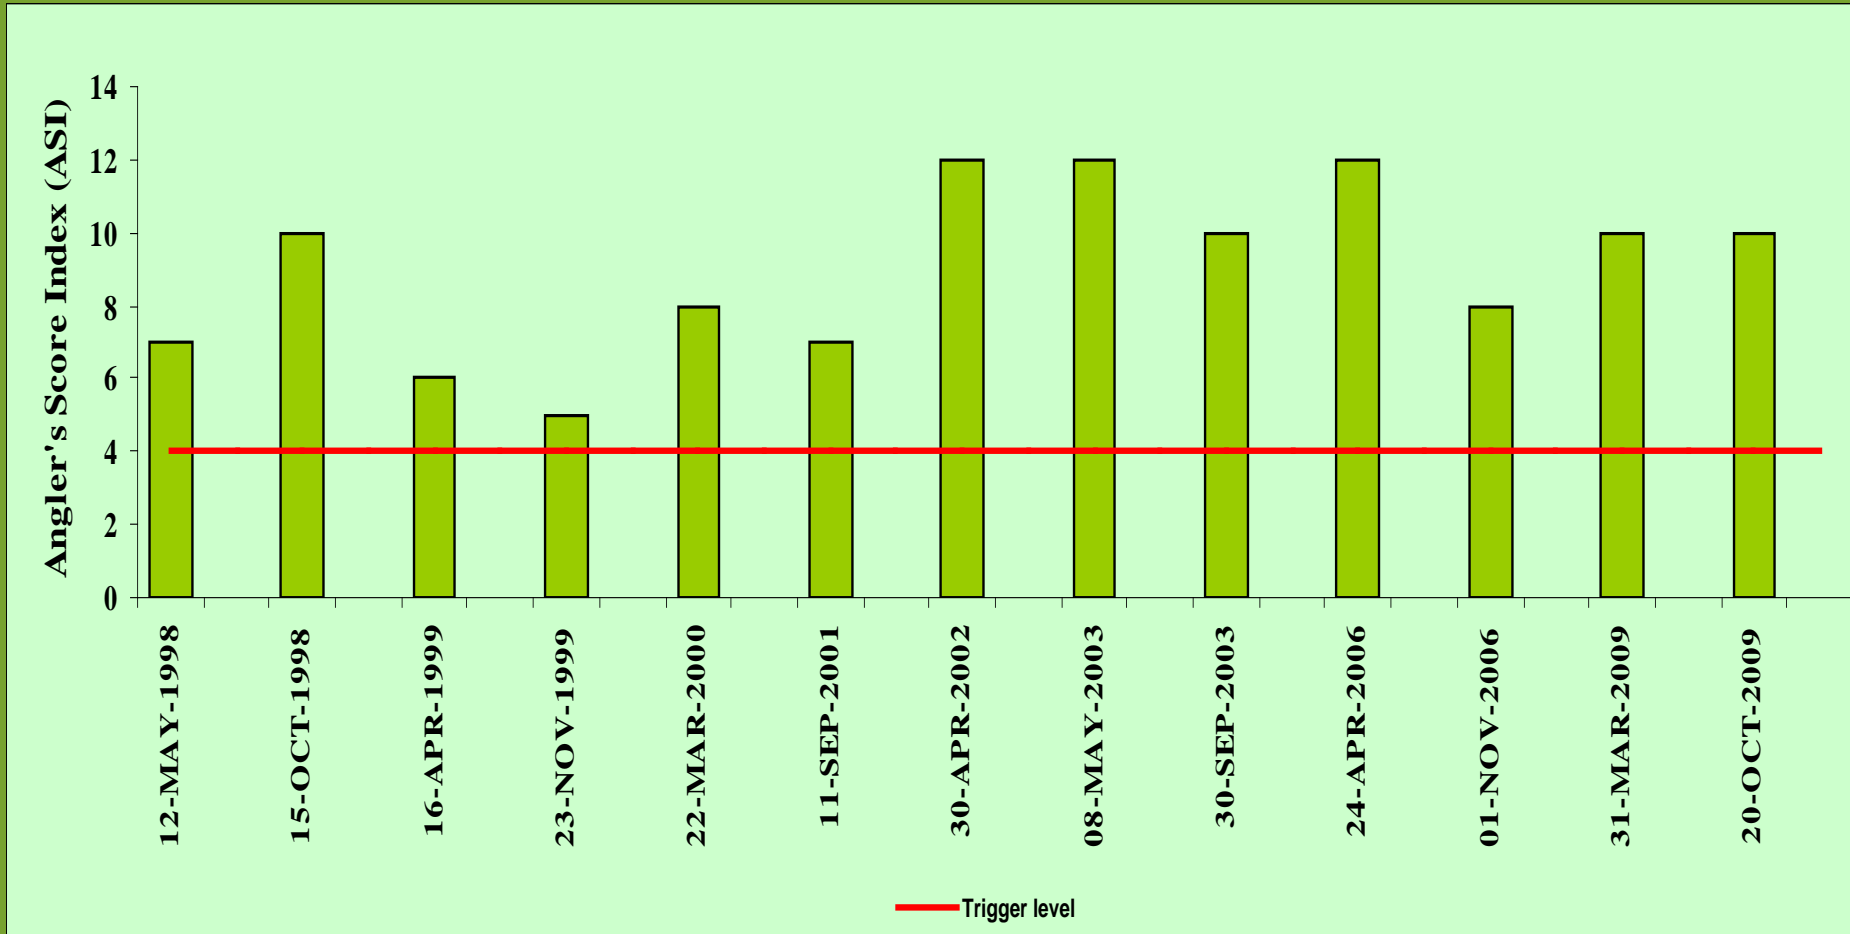

Environment Agency Monitoring Site

Ketford Bridge