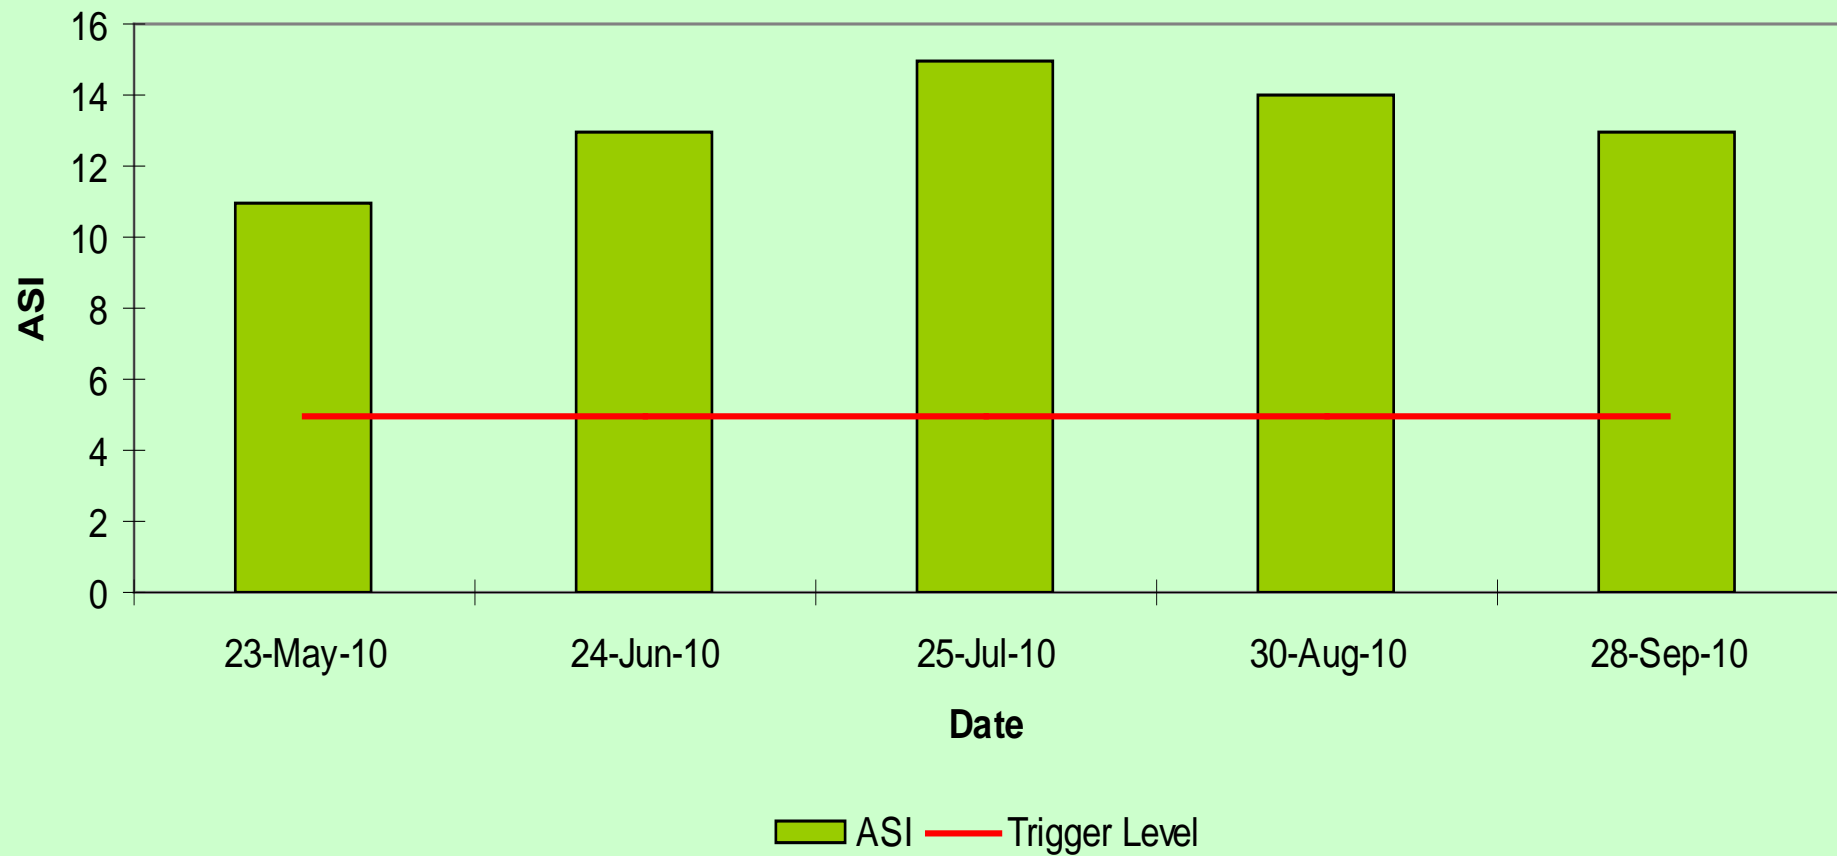

Riverfly Monitoring Results 2010 (Upleadon Mill Site)

R. Severn – monitoring sites.

Environment Agency Monitoring Site

River Severn, Coalport

R. Severn Riverfly Monitoring Results 2010 (Top of Salmon Pool)

Leigh Brook – monitoring sites.

Environment Agency Monitoring Site

Leigh Brook (road bridge)

Leigh Brook Riverfly Monitoring Results 2010 (Pettyford Bridge)

Ledwyche Brook – monitoring sites

Environment Agency Monitoring Site

Ledwyche Brook (Ledwyche bridge)

Ledwyche Brook

Riverfly Monitoring Results 2010 (Sheet (site 1))

Ledwyche Brook

Riverfly Monitoring Results 2010 (Lower Sheet (site 2))

River Stour – monitoring sites

Environment Agency Monitoring Site