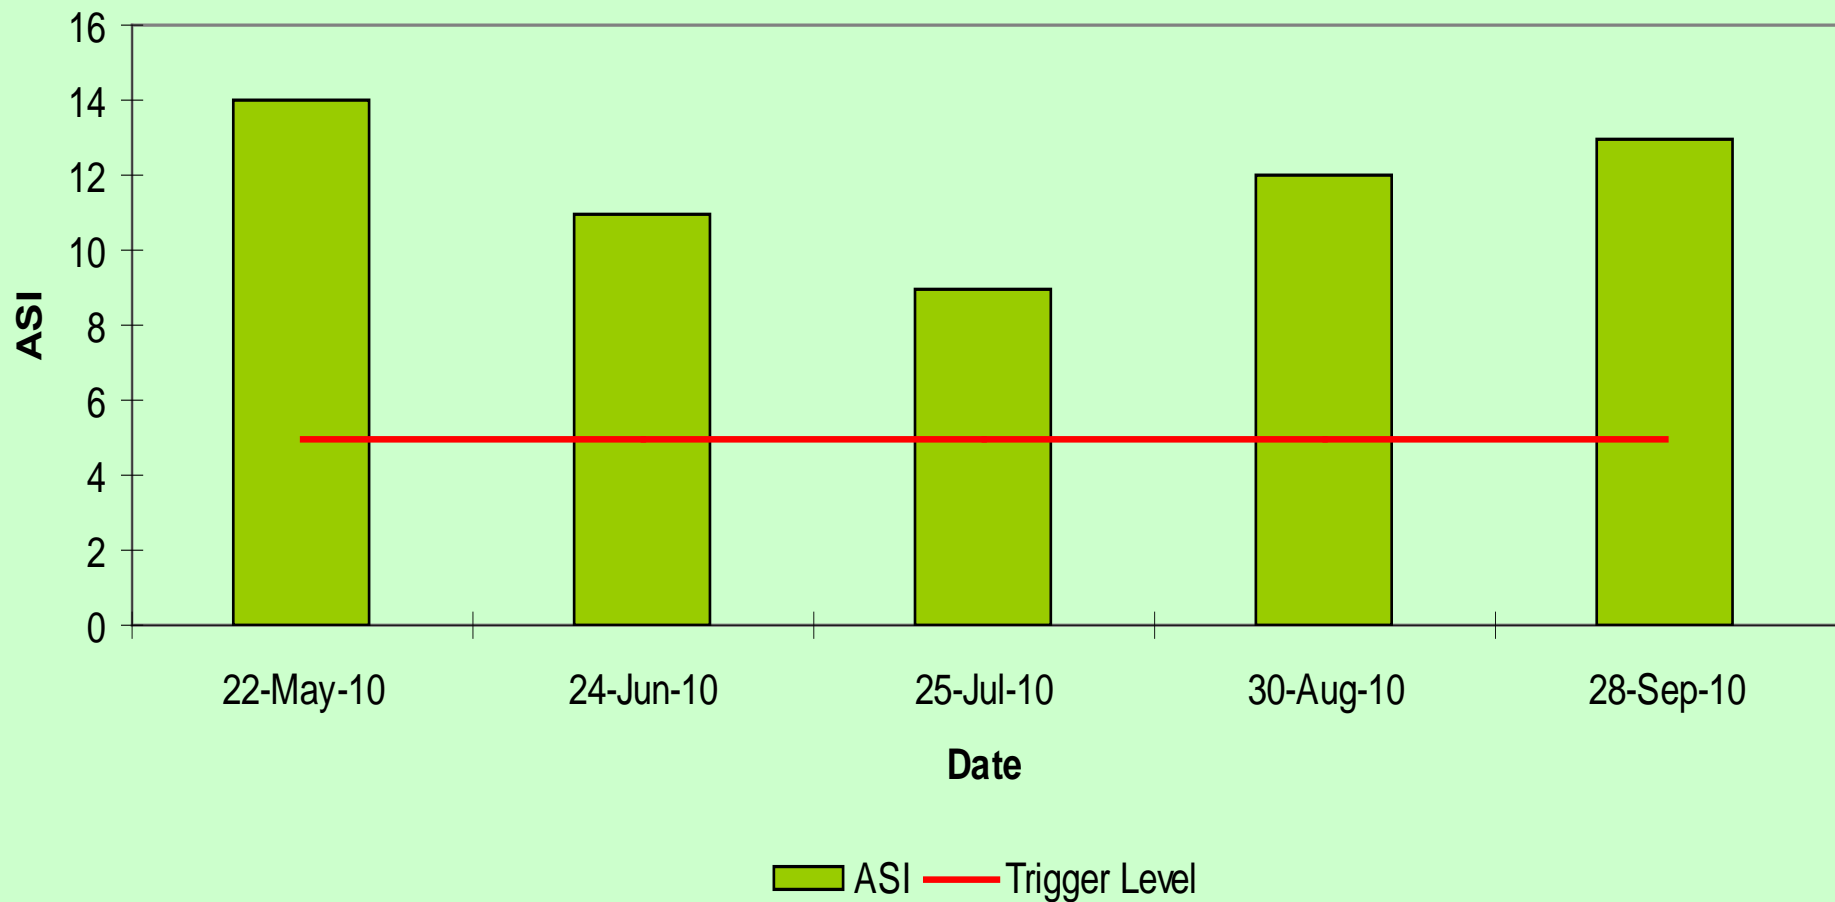

Ledwyche Brook (Ledwyche bridge)

Ledwyche Brook

Riverfly Monitoring Results 2010 (Sheet (site 1))

Ledwyche Brook

Riverfly Monitoring Results 2010 (Lower Sheet (site 2))

River Stour – monitoring sites

Environment Agency Monitoring Site

River Stour (Stourton)

River Stour Riverfly Monitoring Results 2010 (Stewpony)